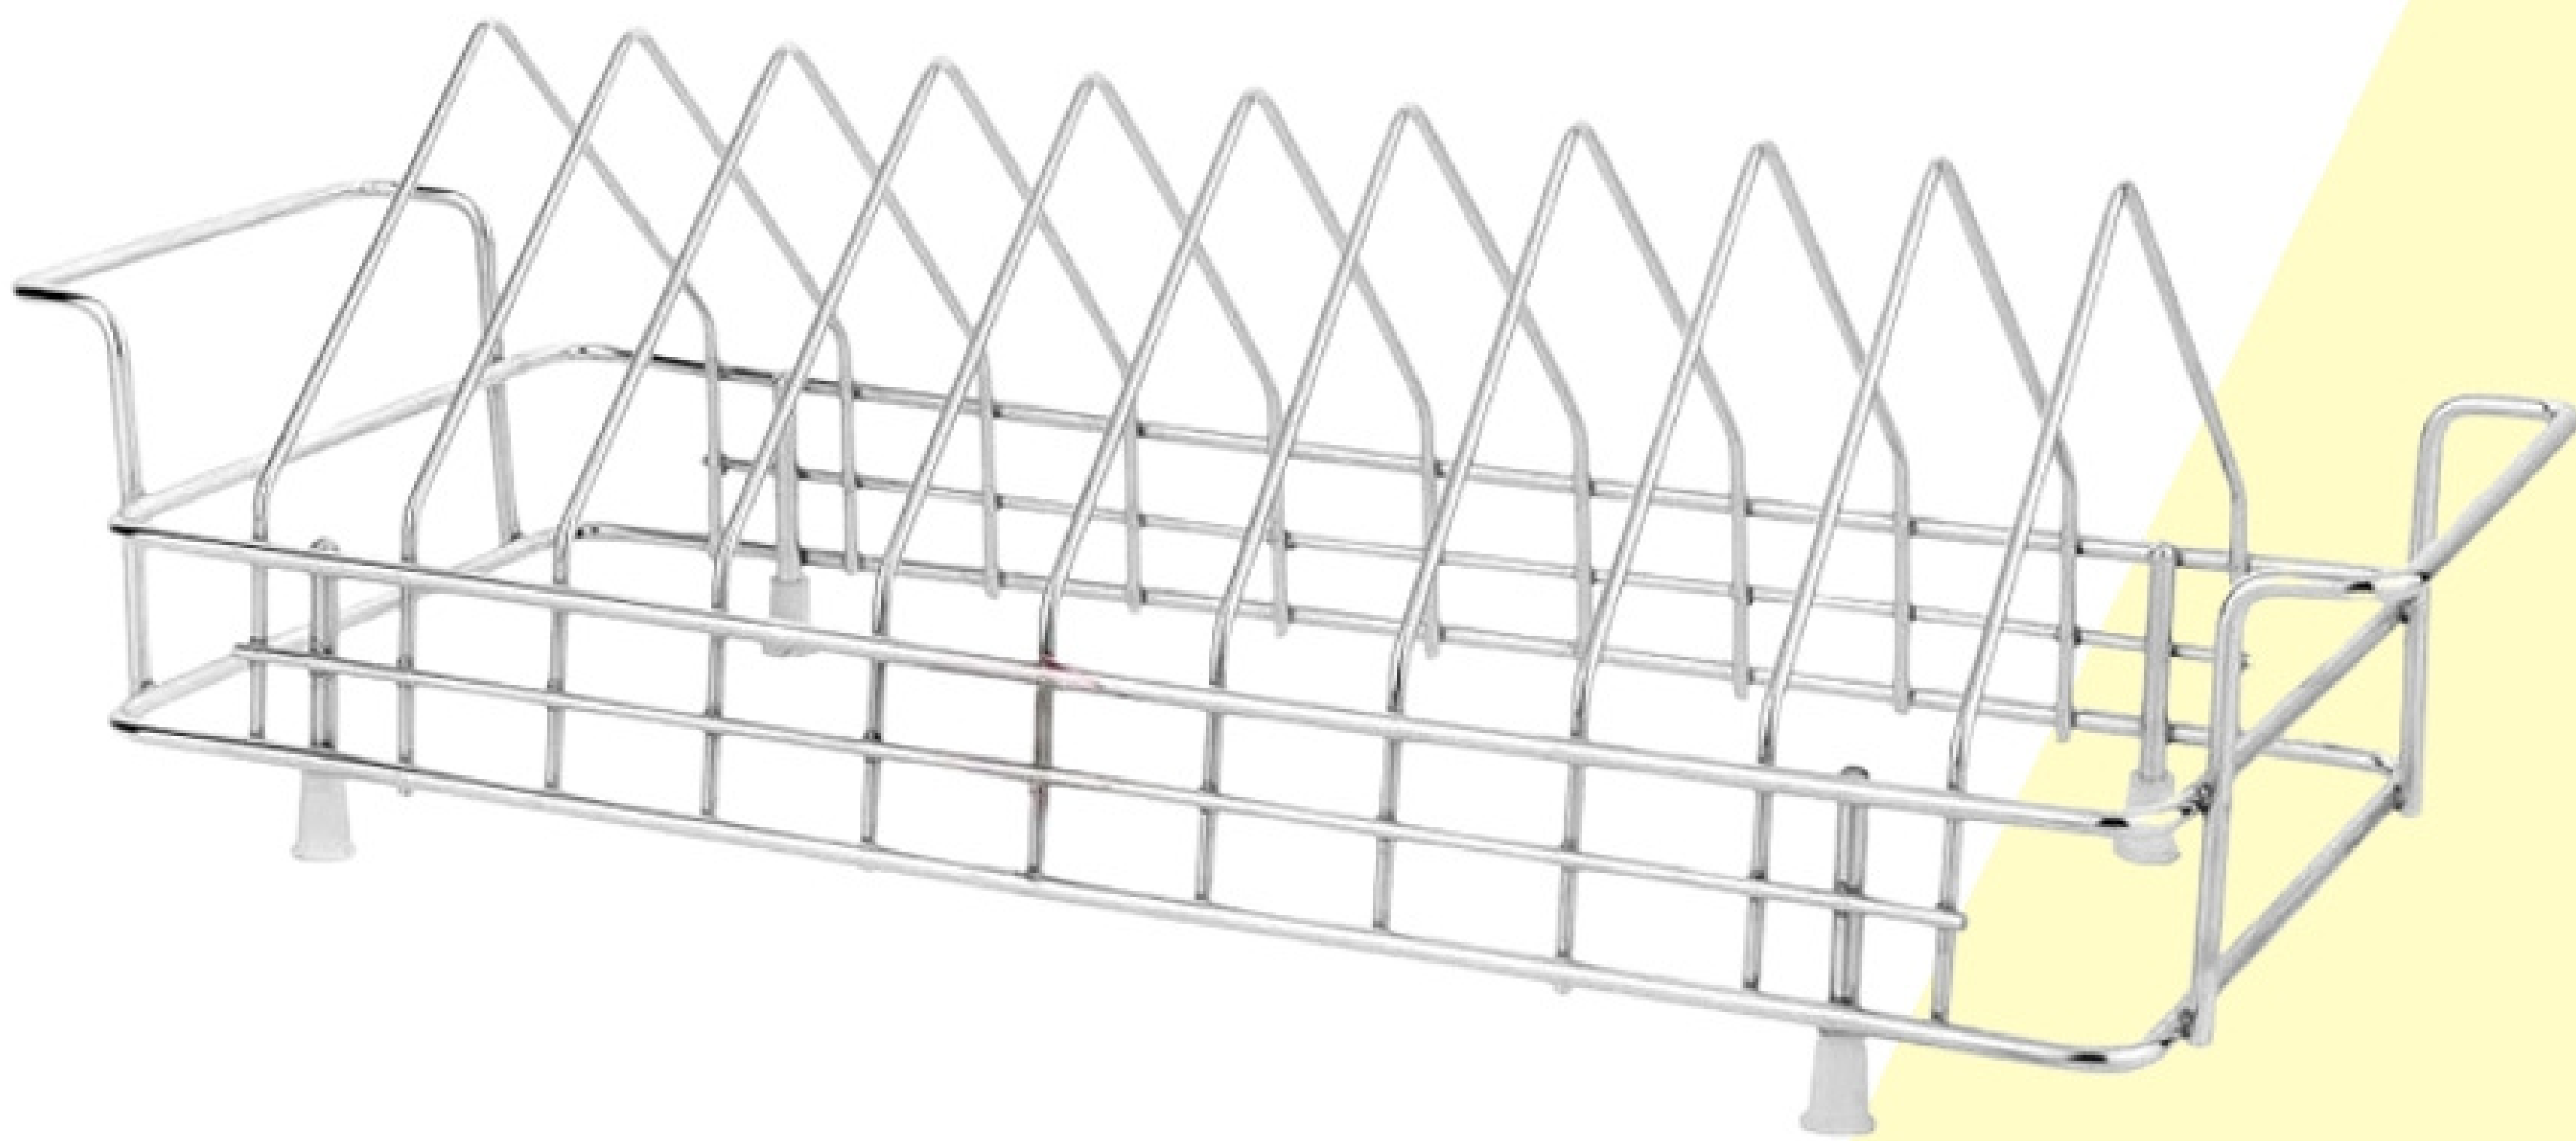

## Plate Stand

Plate Stand	
Size	Weight
8	300g
10	400g
12	500g

**NOTE: Available in both Electro and Chrome Polish**