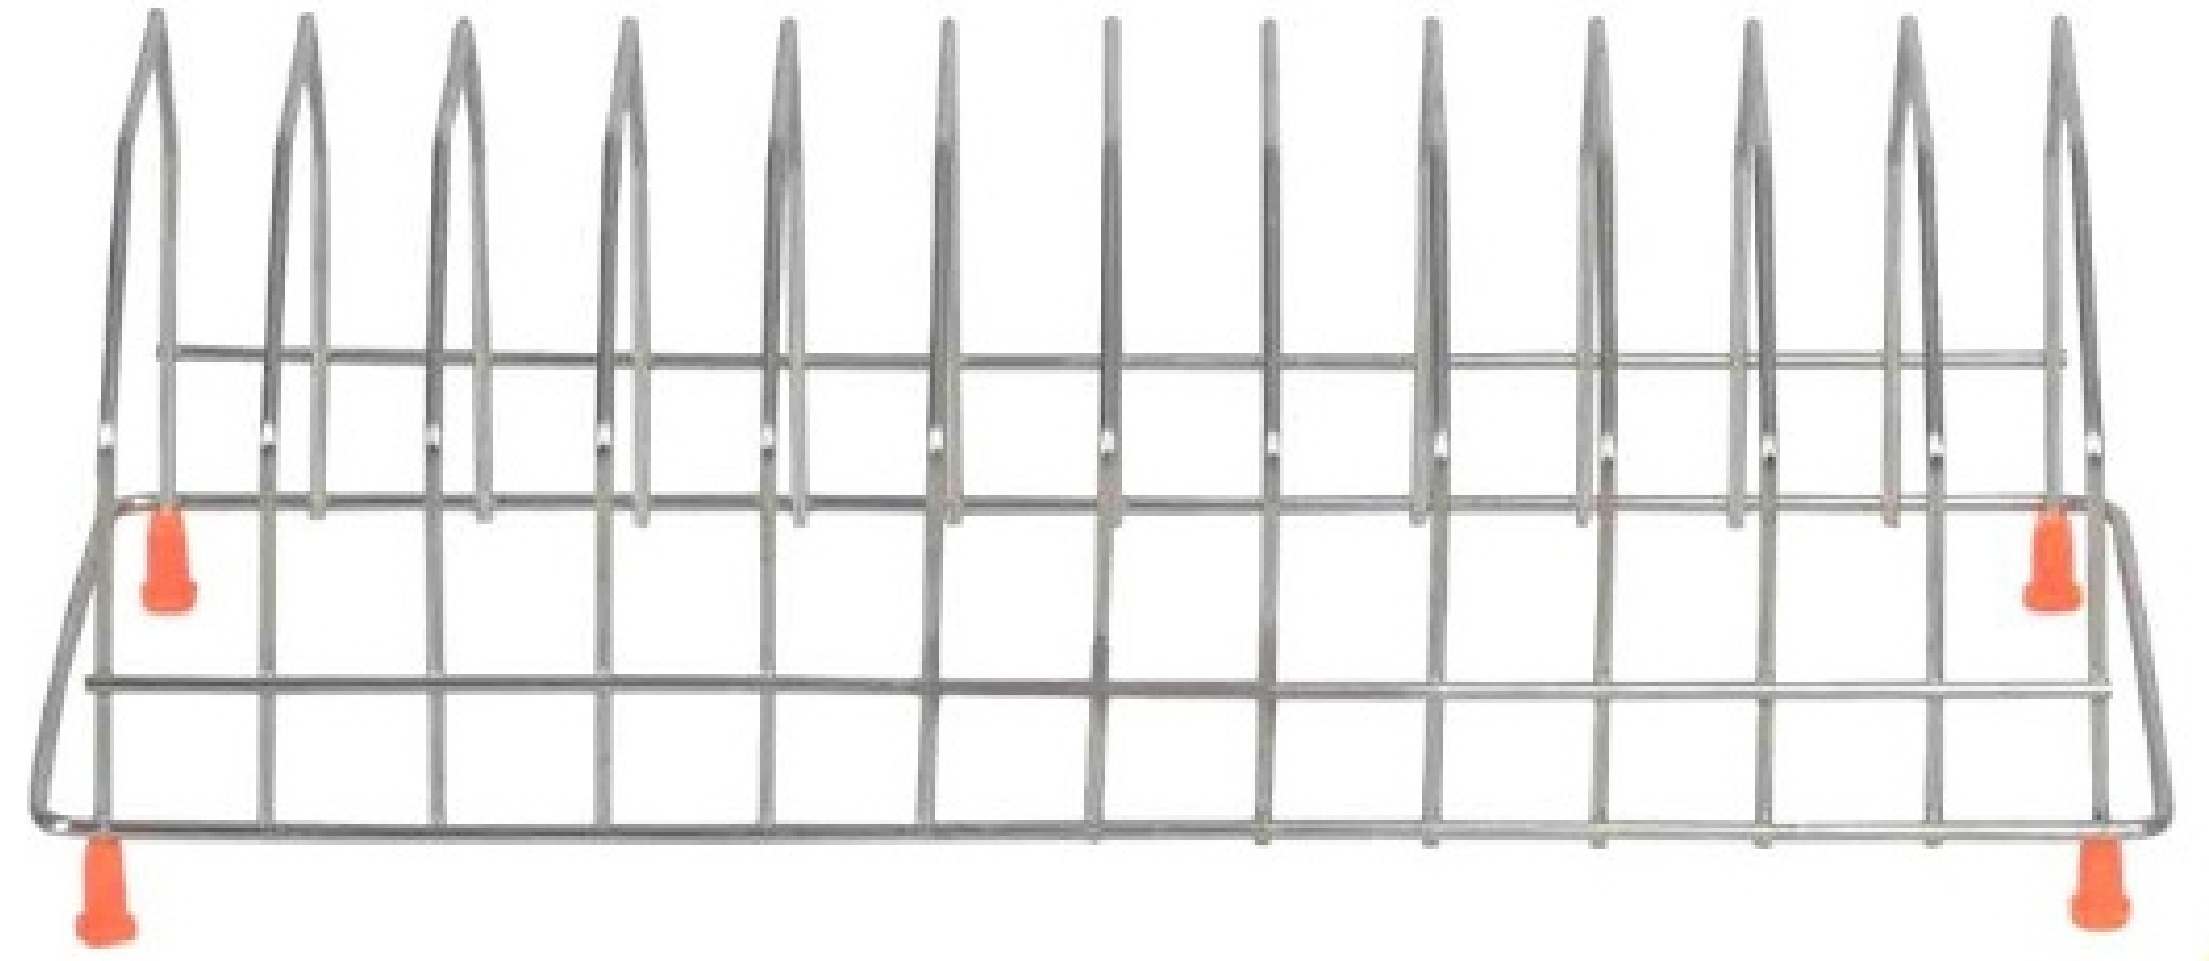

## Plate Stand

Plate Stand	
Size	Weight
8	300g
10	400g
12	500g

**NOTE: Available in both Electro and Chrome Polish**