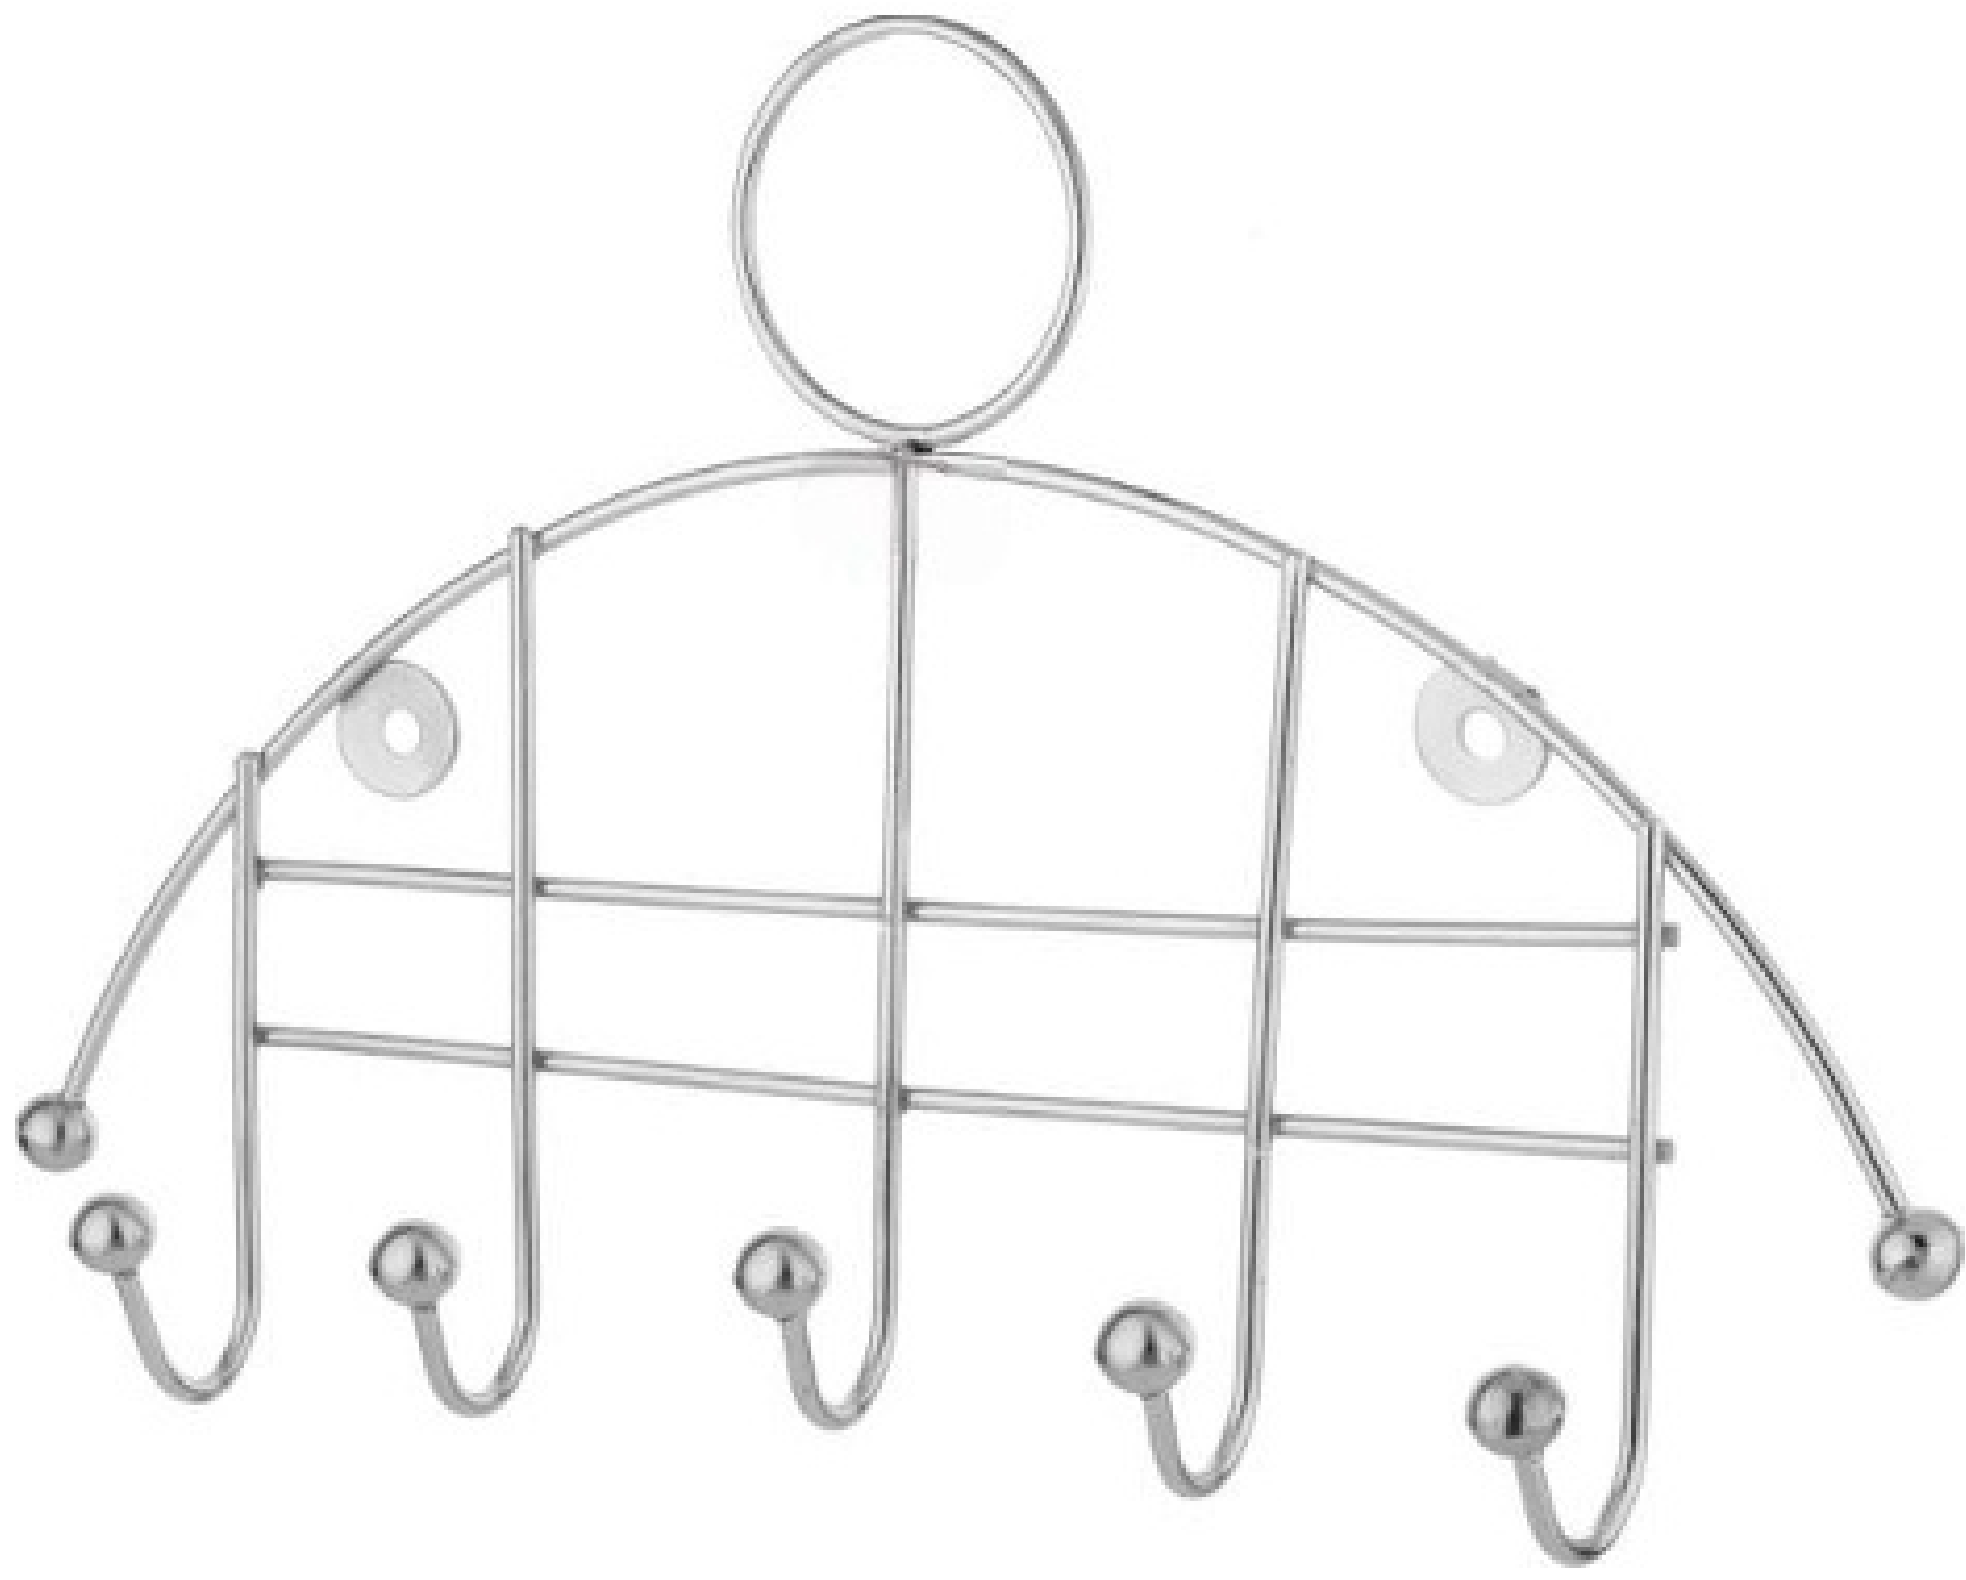

Hook Rail

NOTE: Available in both Electro and Chrome Polish