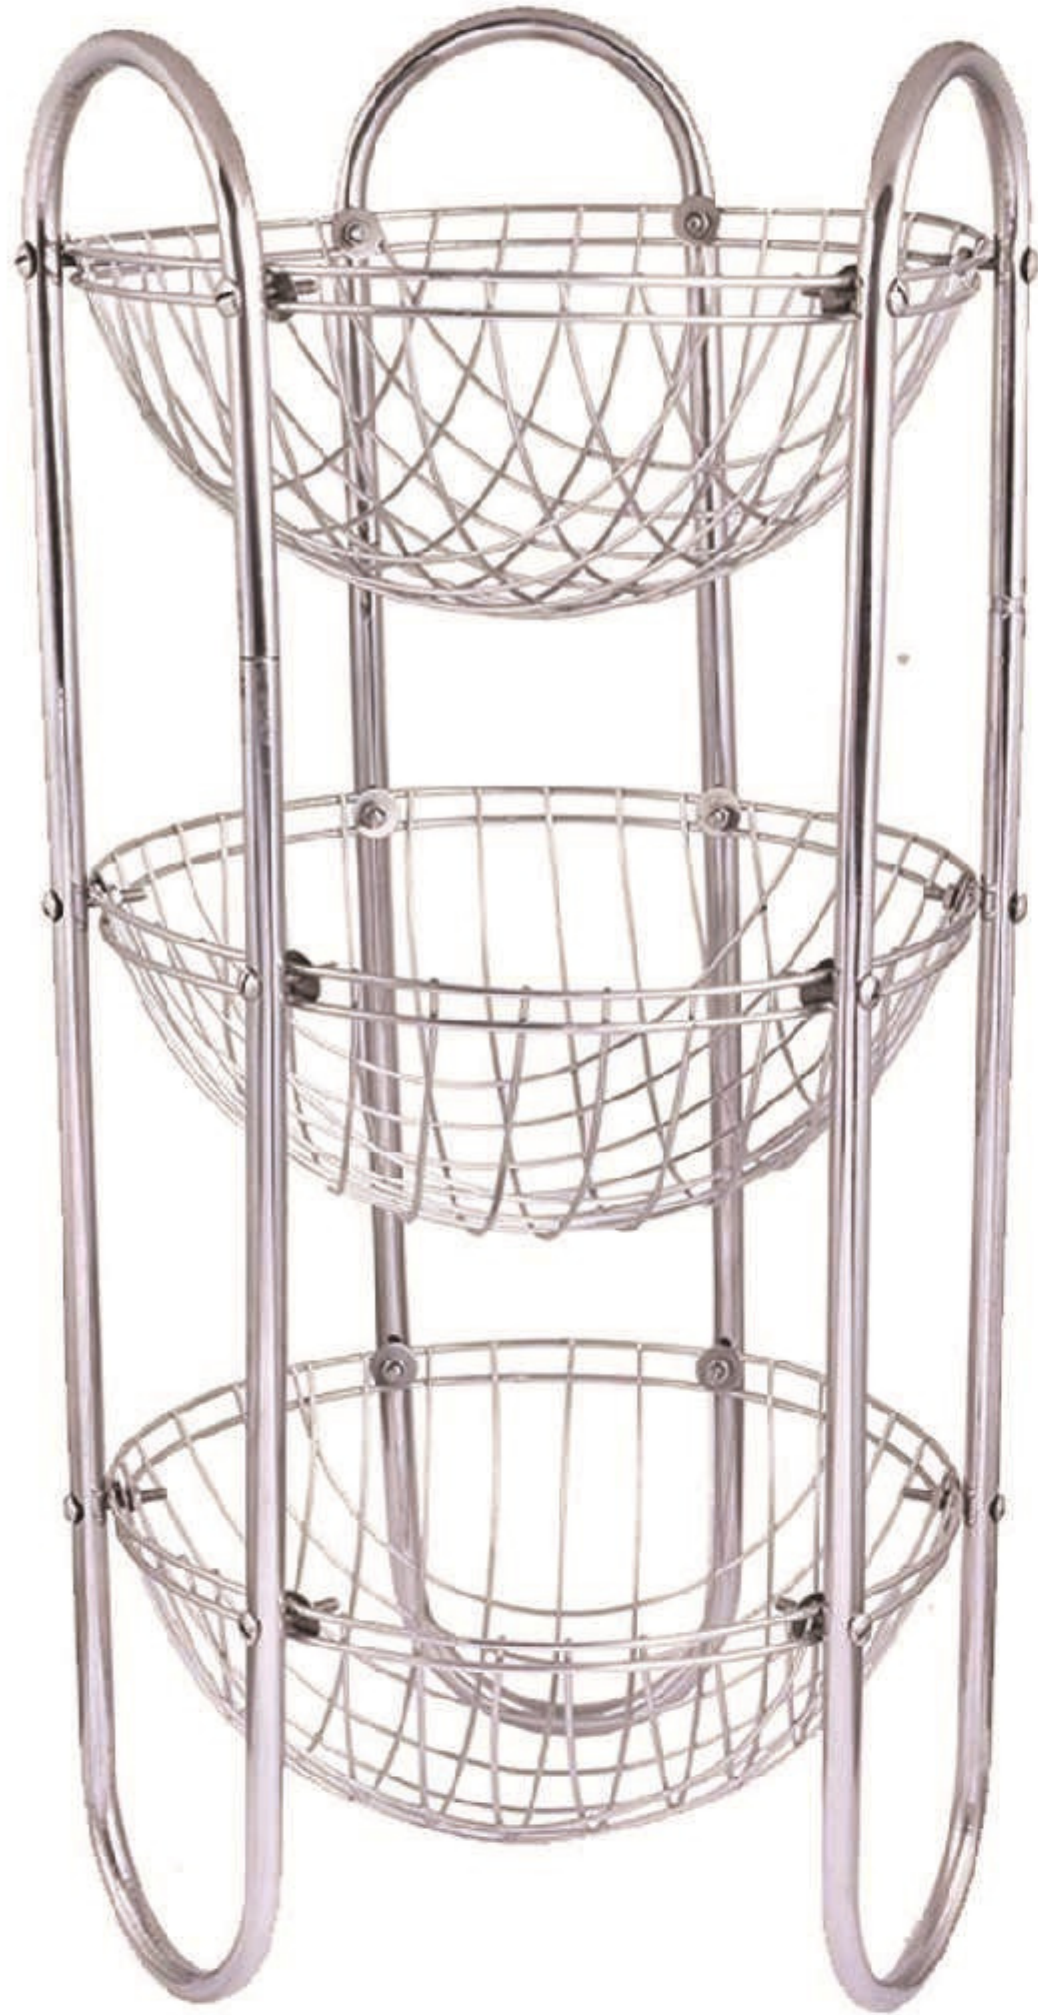

U Pipe Fruit & Vegetable Trolley

U Pipe Trolley		
Dimensions	Shelf	Weight
9x9	3	1.850 Kg
9x9	3	1.650 Kg
9x9	3	1.550 Kg
9x9	3	1.450 Kg
9x9	3	2.400 Kg
9x9	3	2.250 Kg
9x9	3	2.150 Kg
9x9	3	2.050 Kg
11x11	4	1.950 Kg
11x11	4	1.750 Kg
11x11	4	1.650 Kg
11x11	4	1.550 Kg
11x11	4	2.500 Kg
11x11	4	2.350 Kg
11x11	4	2.250 Kg
11x11	4	2.150 Kg