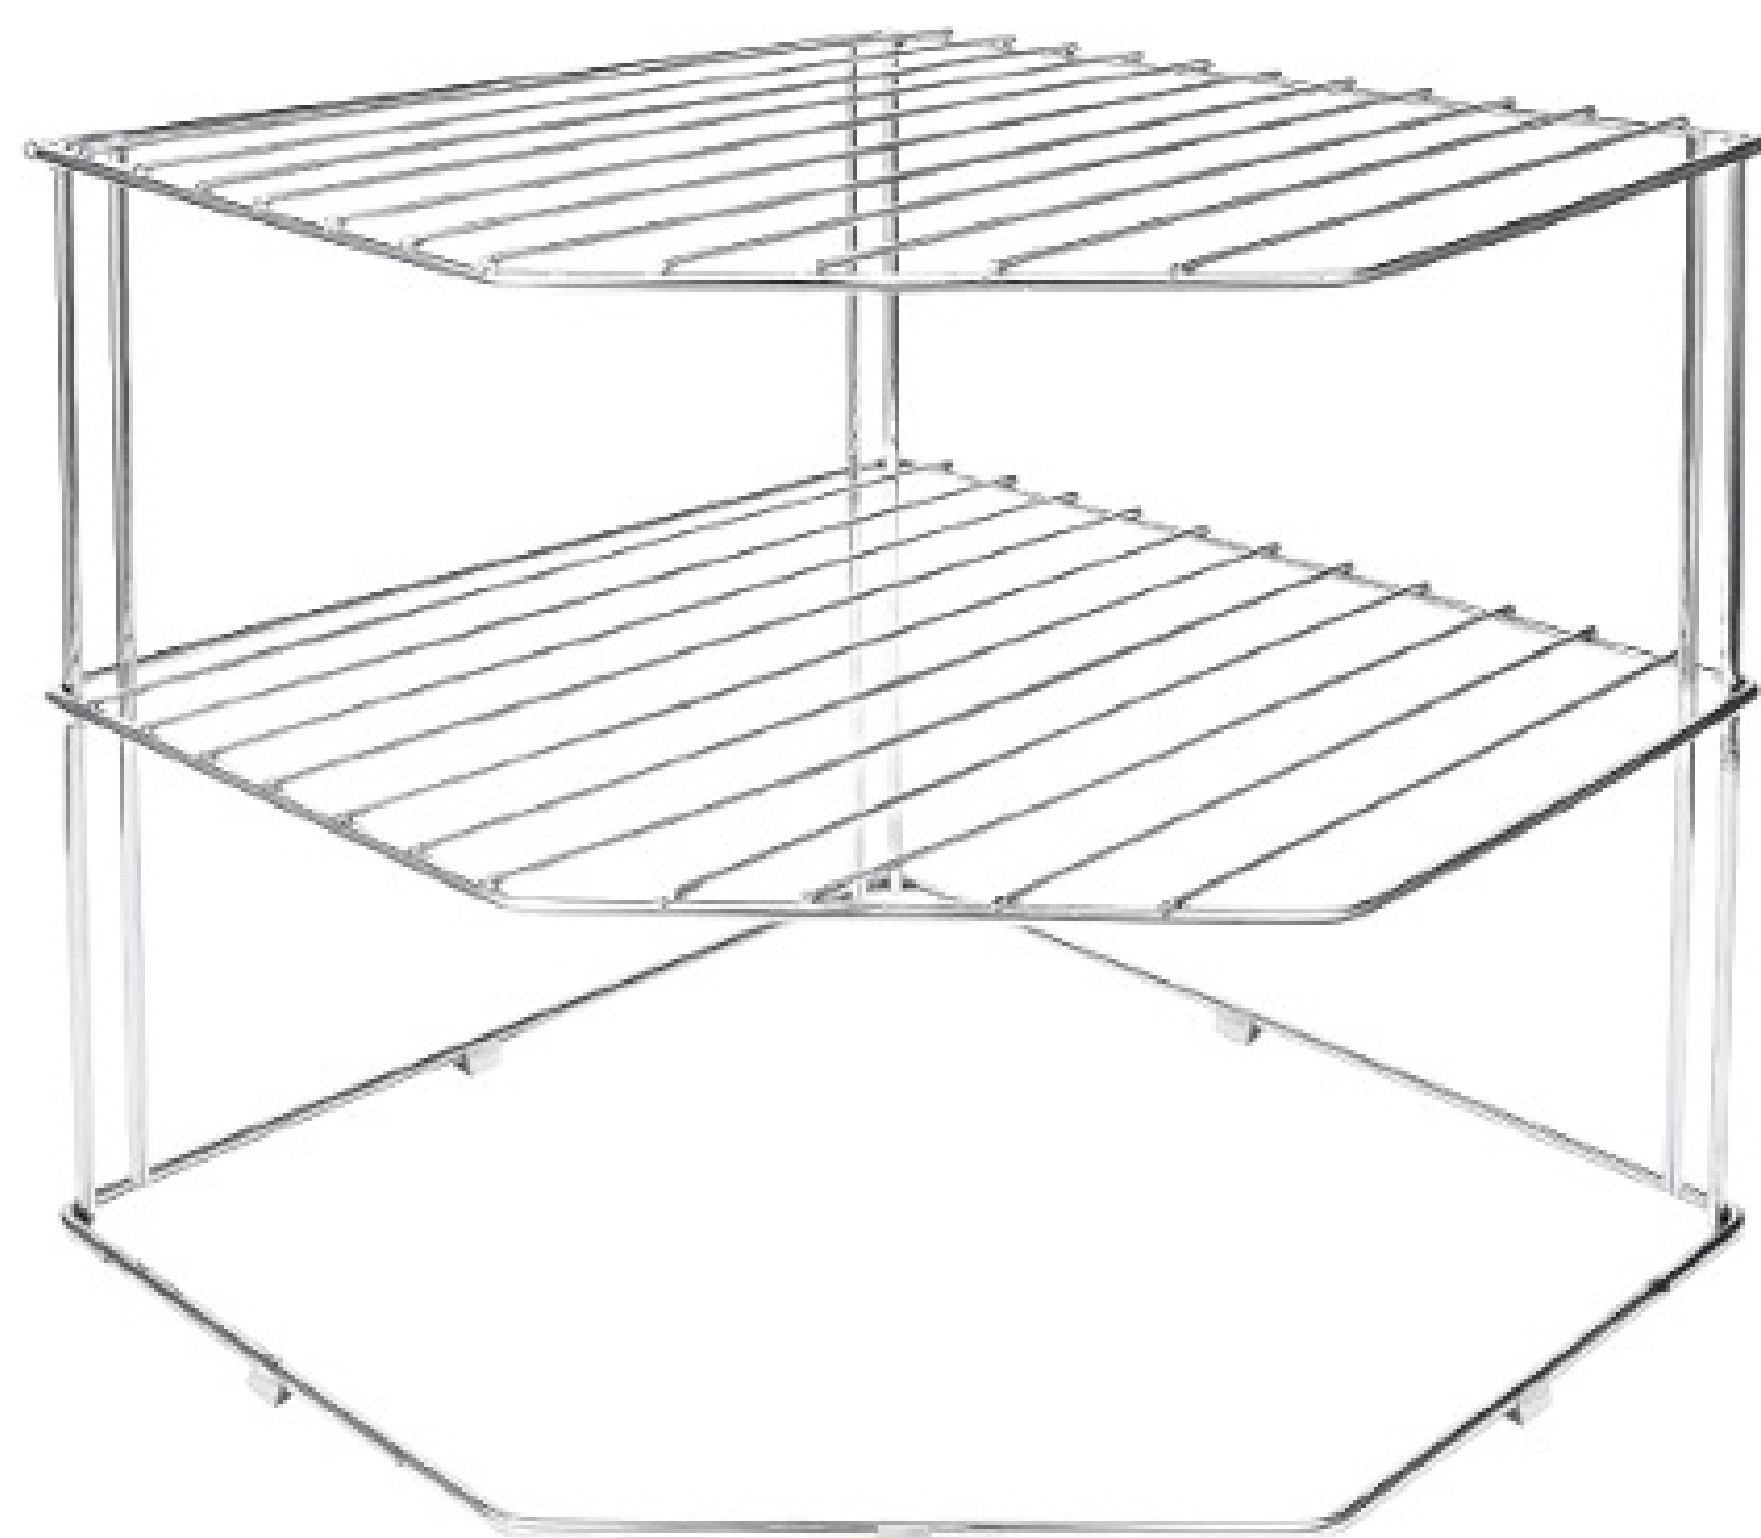

## Corners

L Shape Corners	
Shelf	Weight
2	1.800 Kg
2	2.000 Kg

L Shape Corners	
Shelf	Weight
3	2.200 Kg
3	2.500 Kg

**NOTE: Available in both Electro and Chrome Polish**