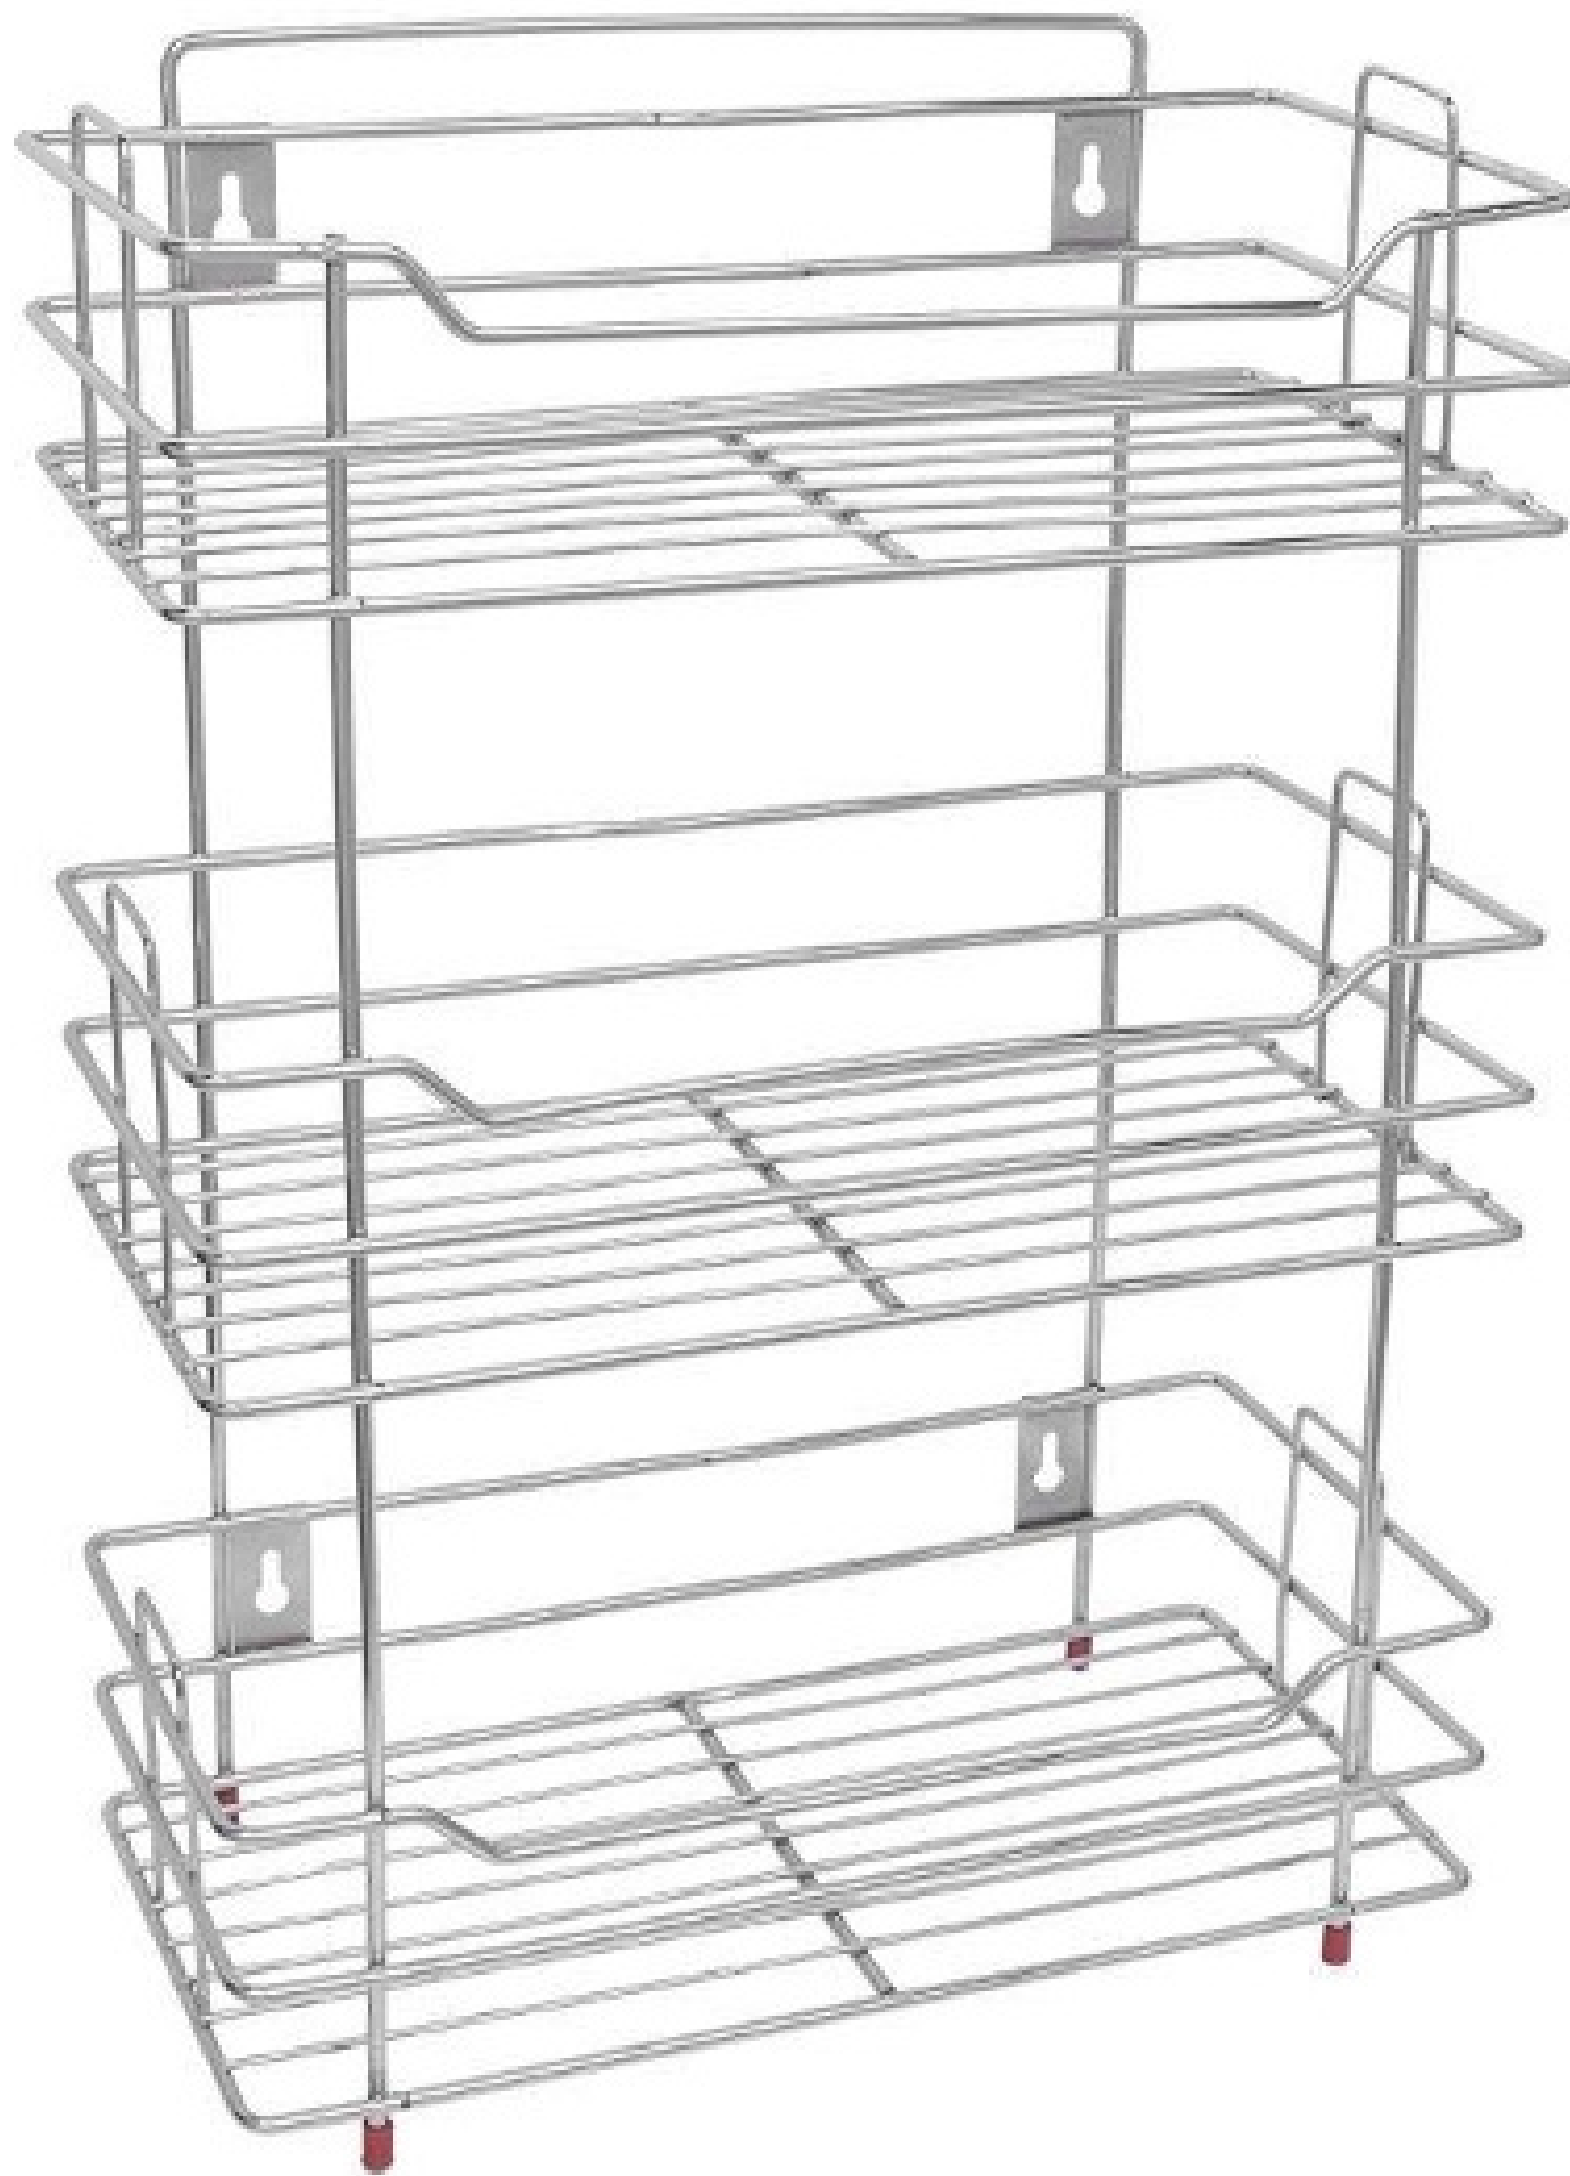

Shelf Racks		
Shelf	Size	Weight
3	12" width	1.600 Kg
3	15" width	2.000 Kg
3	18" width	2.300 Kg

NOTE: Available in both Electro and Chrome Polish