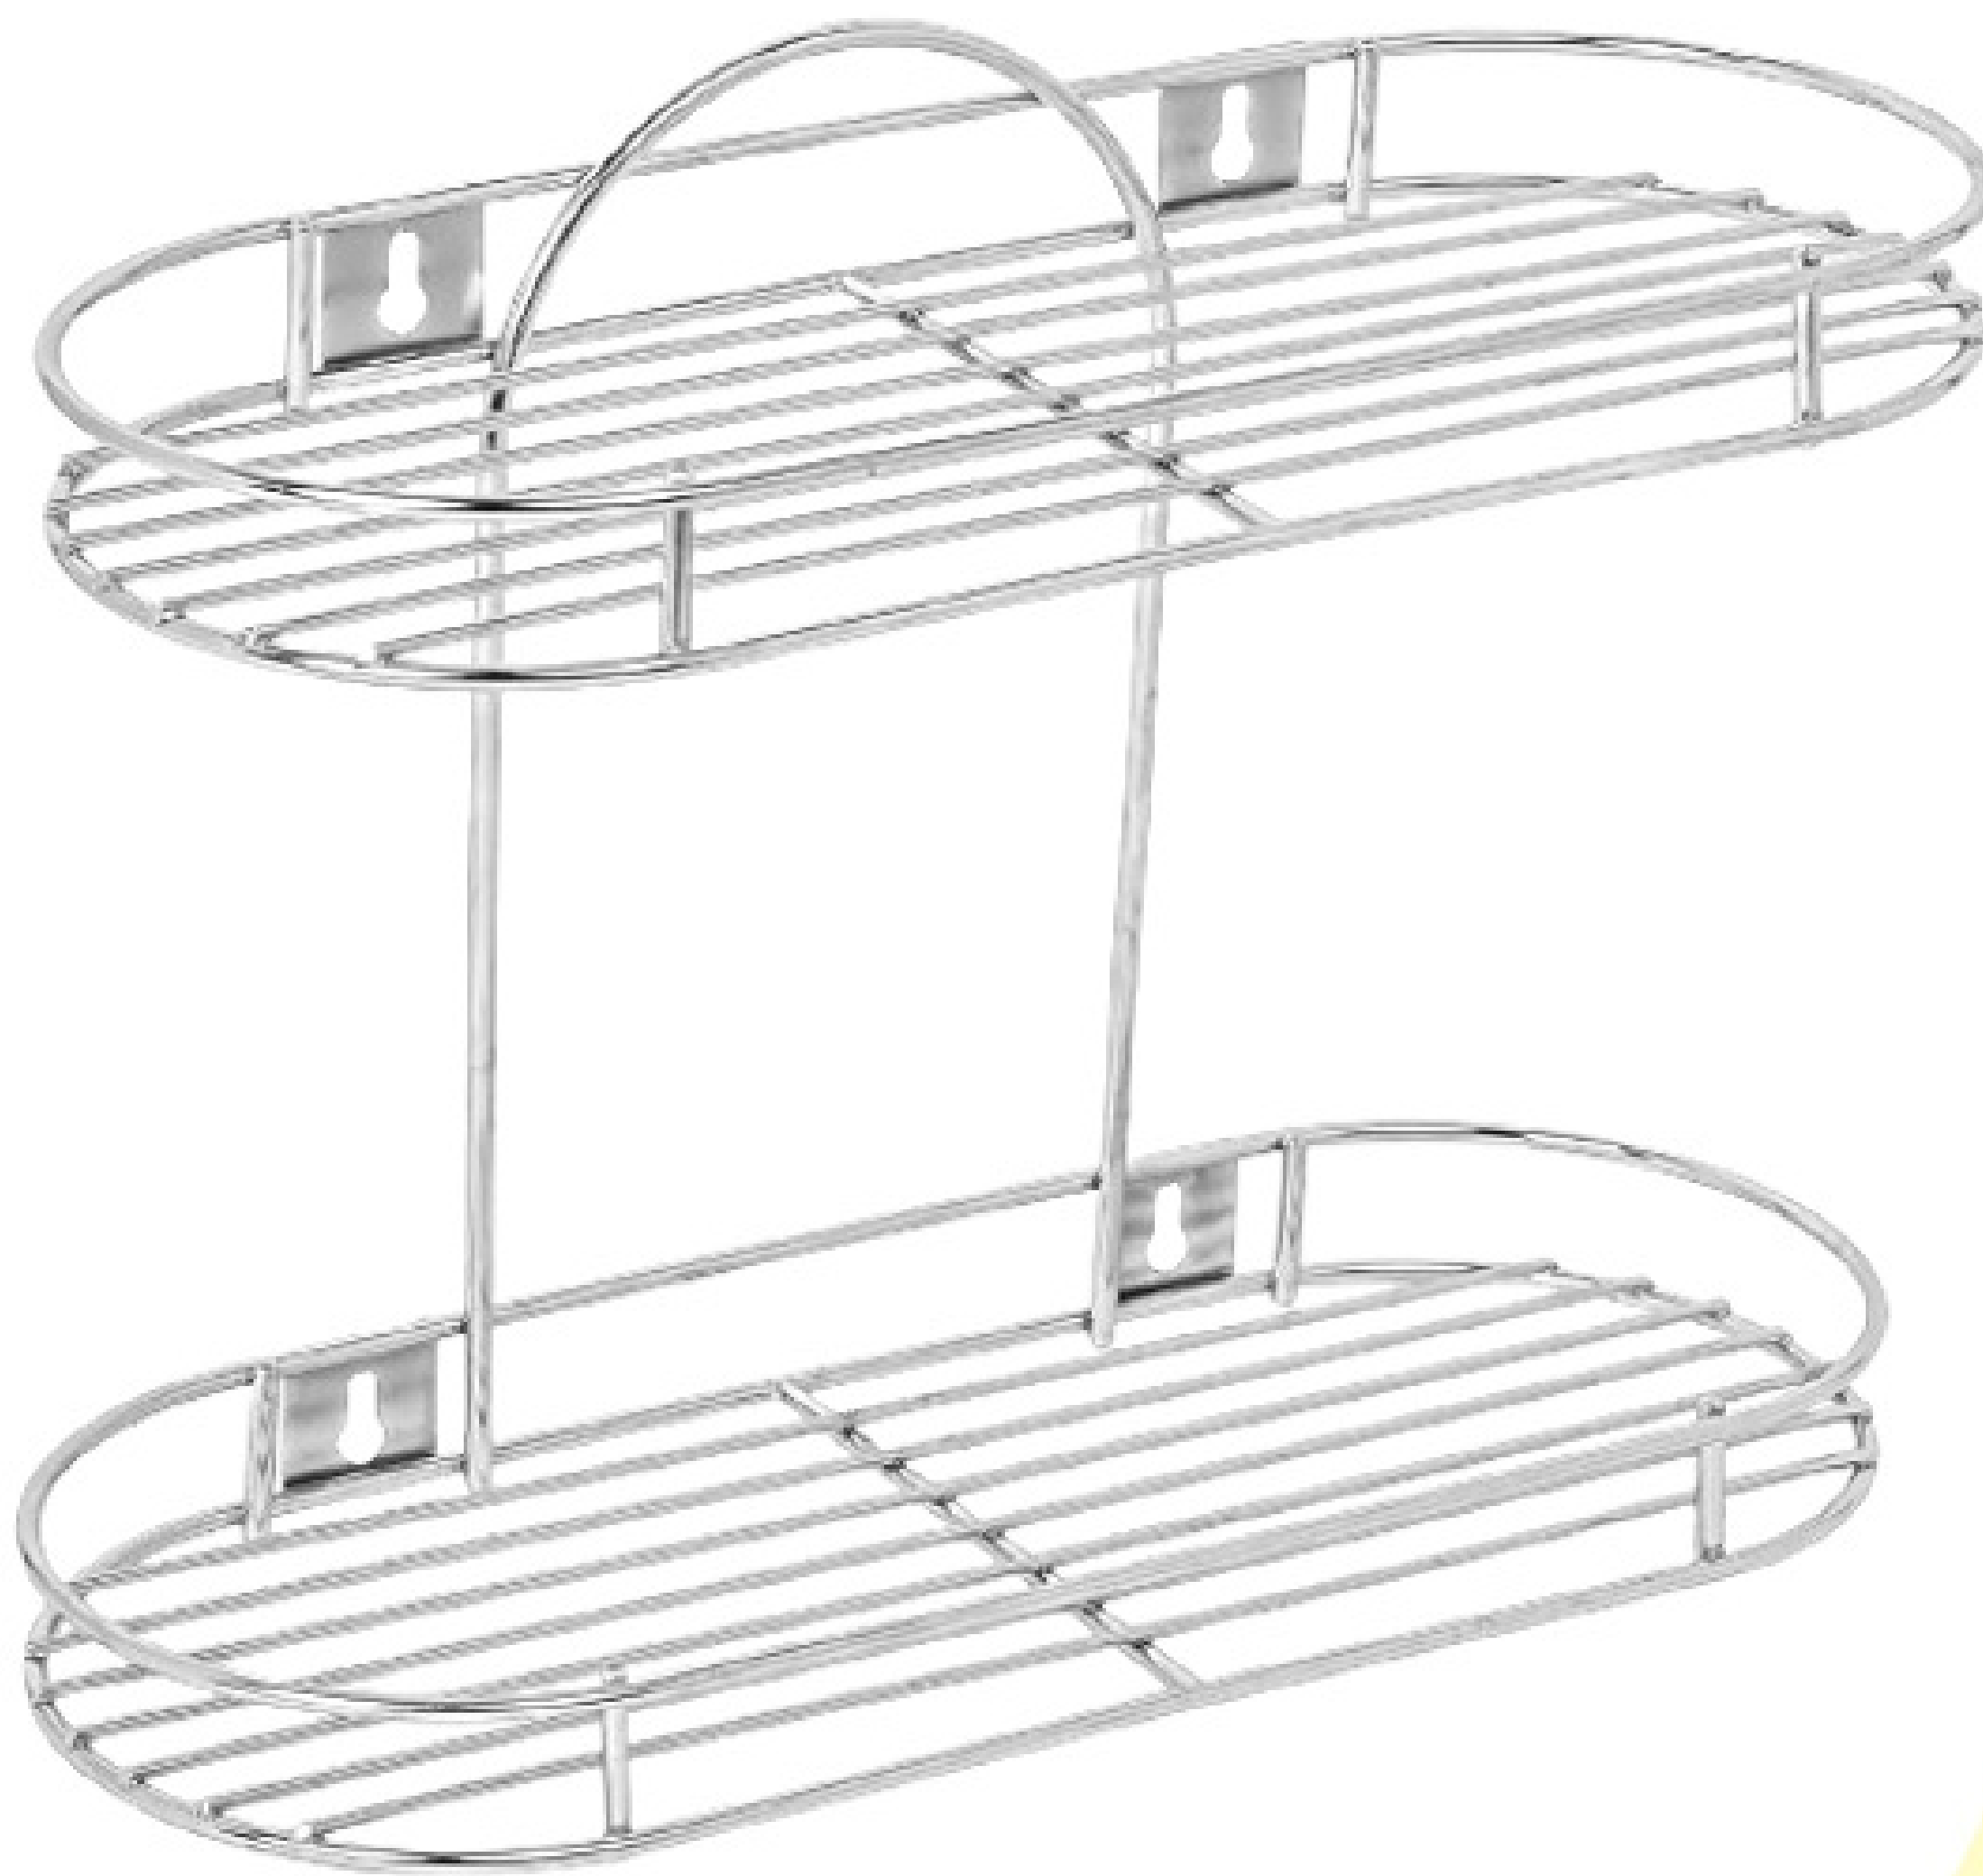

Multipurpose Stand

NOTE: Available in both Electro and Chrome Polish