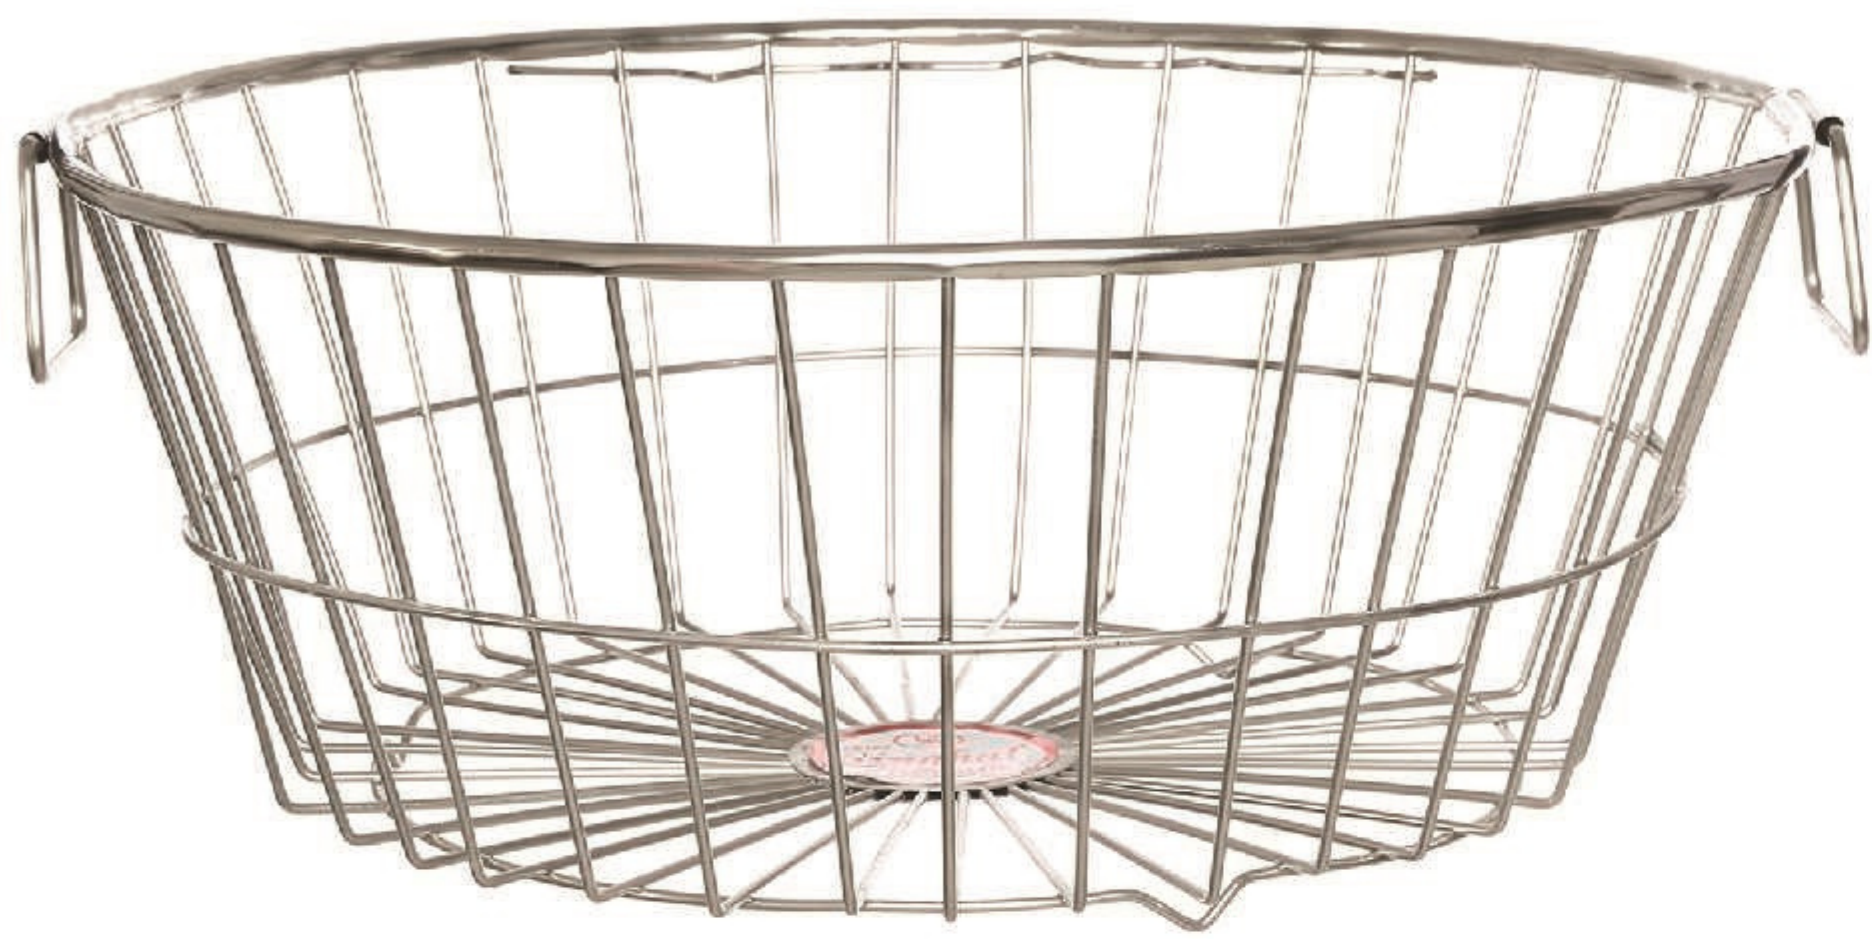

Utensils Holder Rack (Tokra)

Round Pipe Round Tokra

Size	Weight	Feature
1 no.	1.350 Kg	Heavy
2 no.	1.550 Kg	Heavy
3 no.	1.750 Kg	Heavy
1 no.	1.150 Kg	Light
2 no.	1.350 Kg	Light
3 no.	1.550 Kg	Light