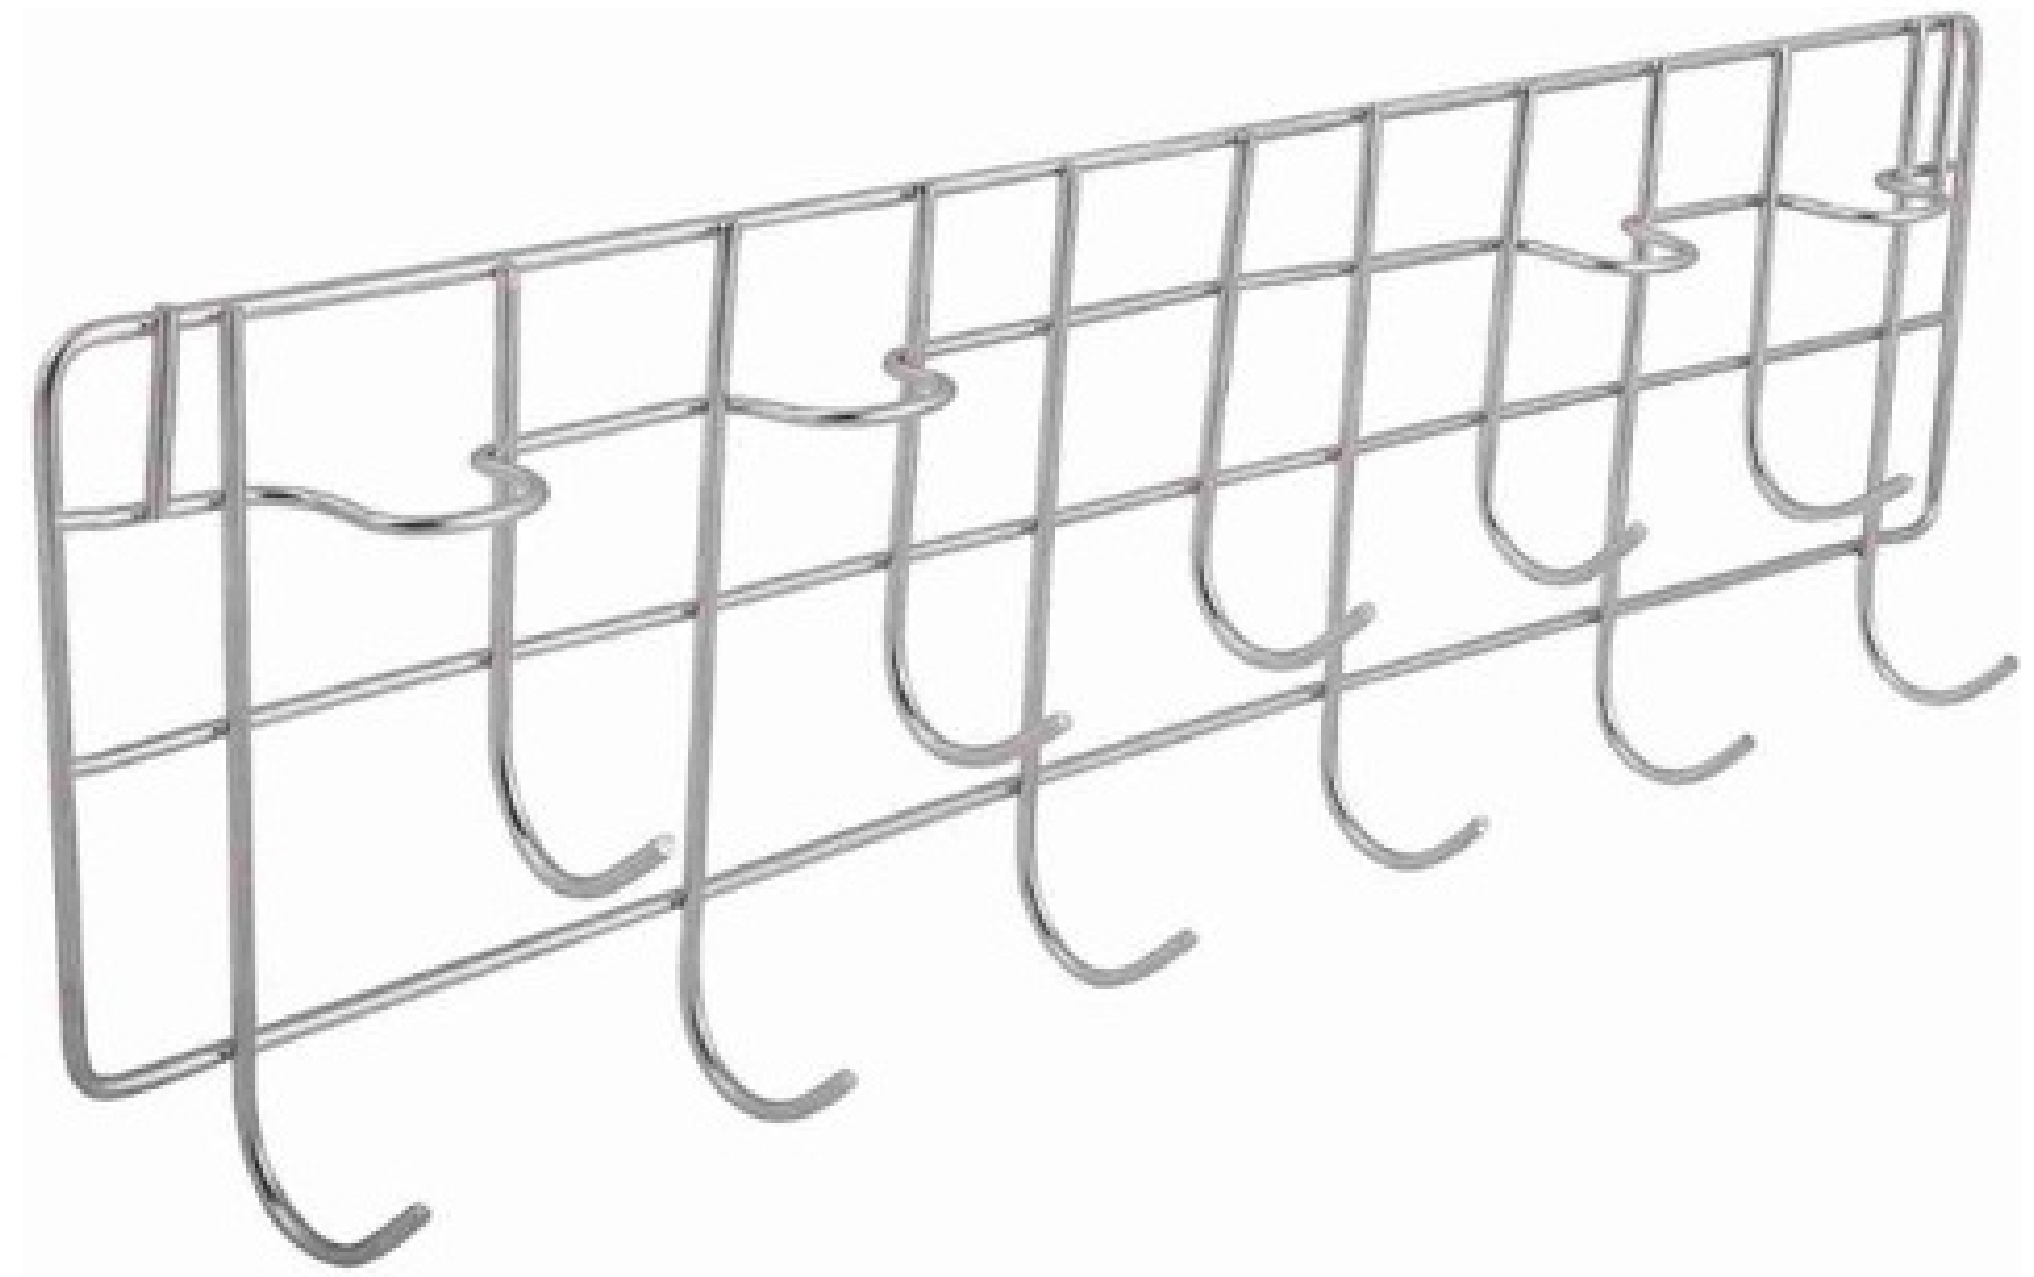

Hook Rail

NOTE: Available in both Electro and Chrome Polish