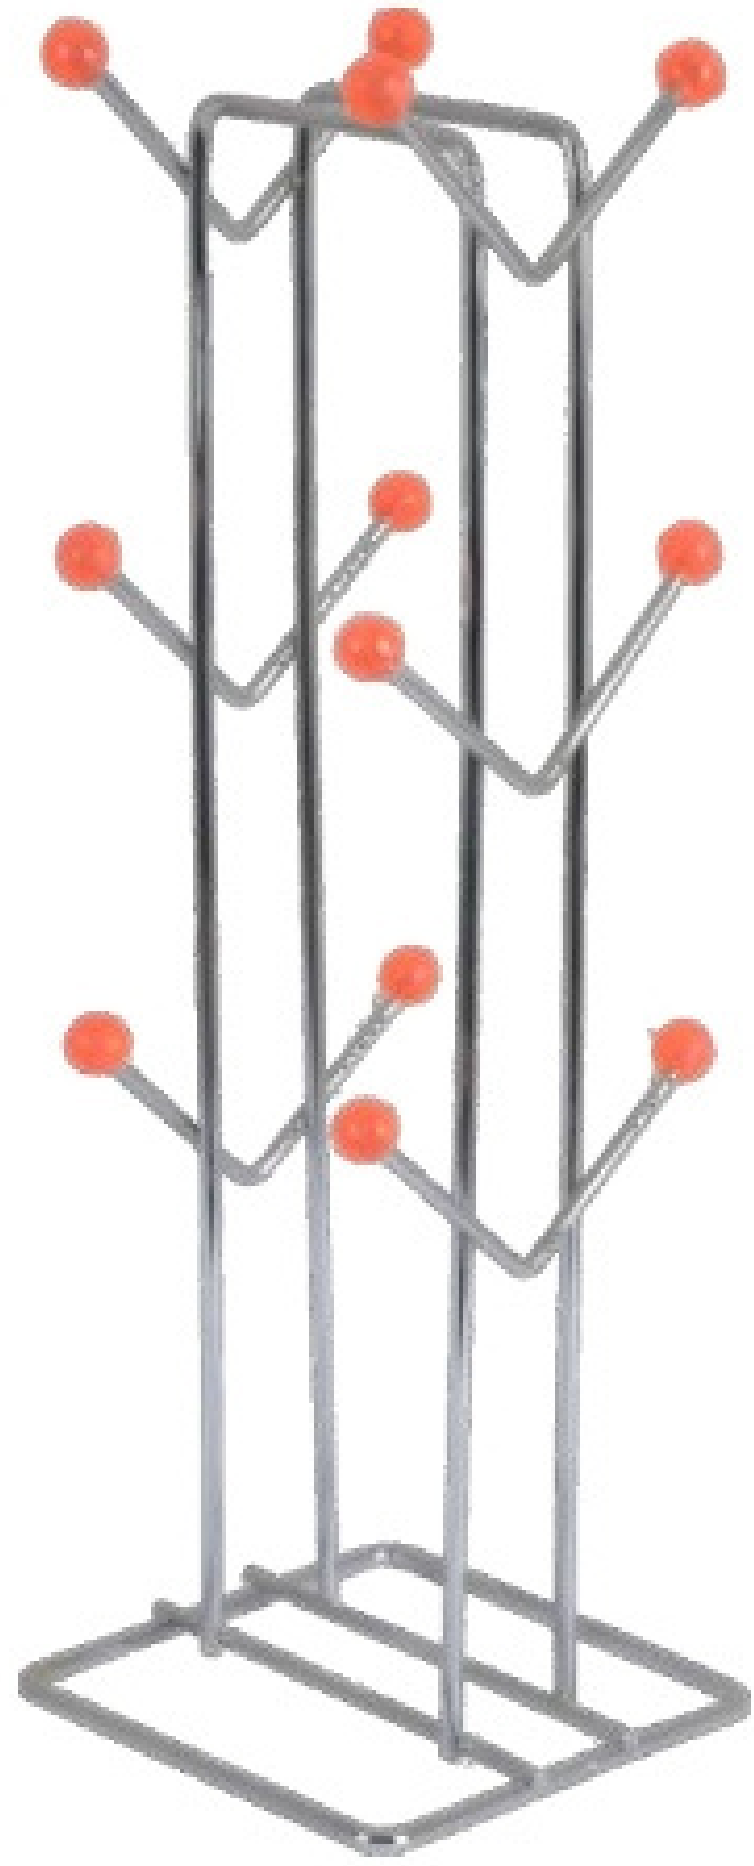

### Glass Stand

#### Weight

500g

600g

NOTE: Available in both Electro and Chrome Polish

## Cup Stand

Cup Stand
<b>Weight</b>
300–500g