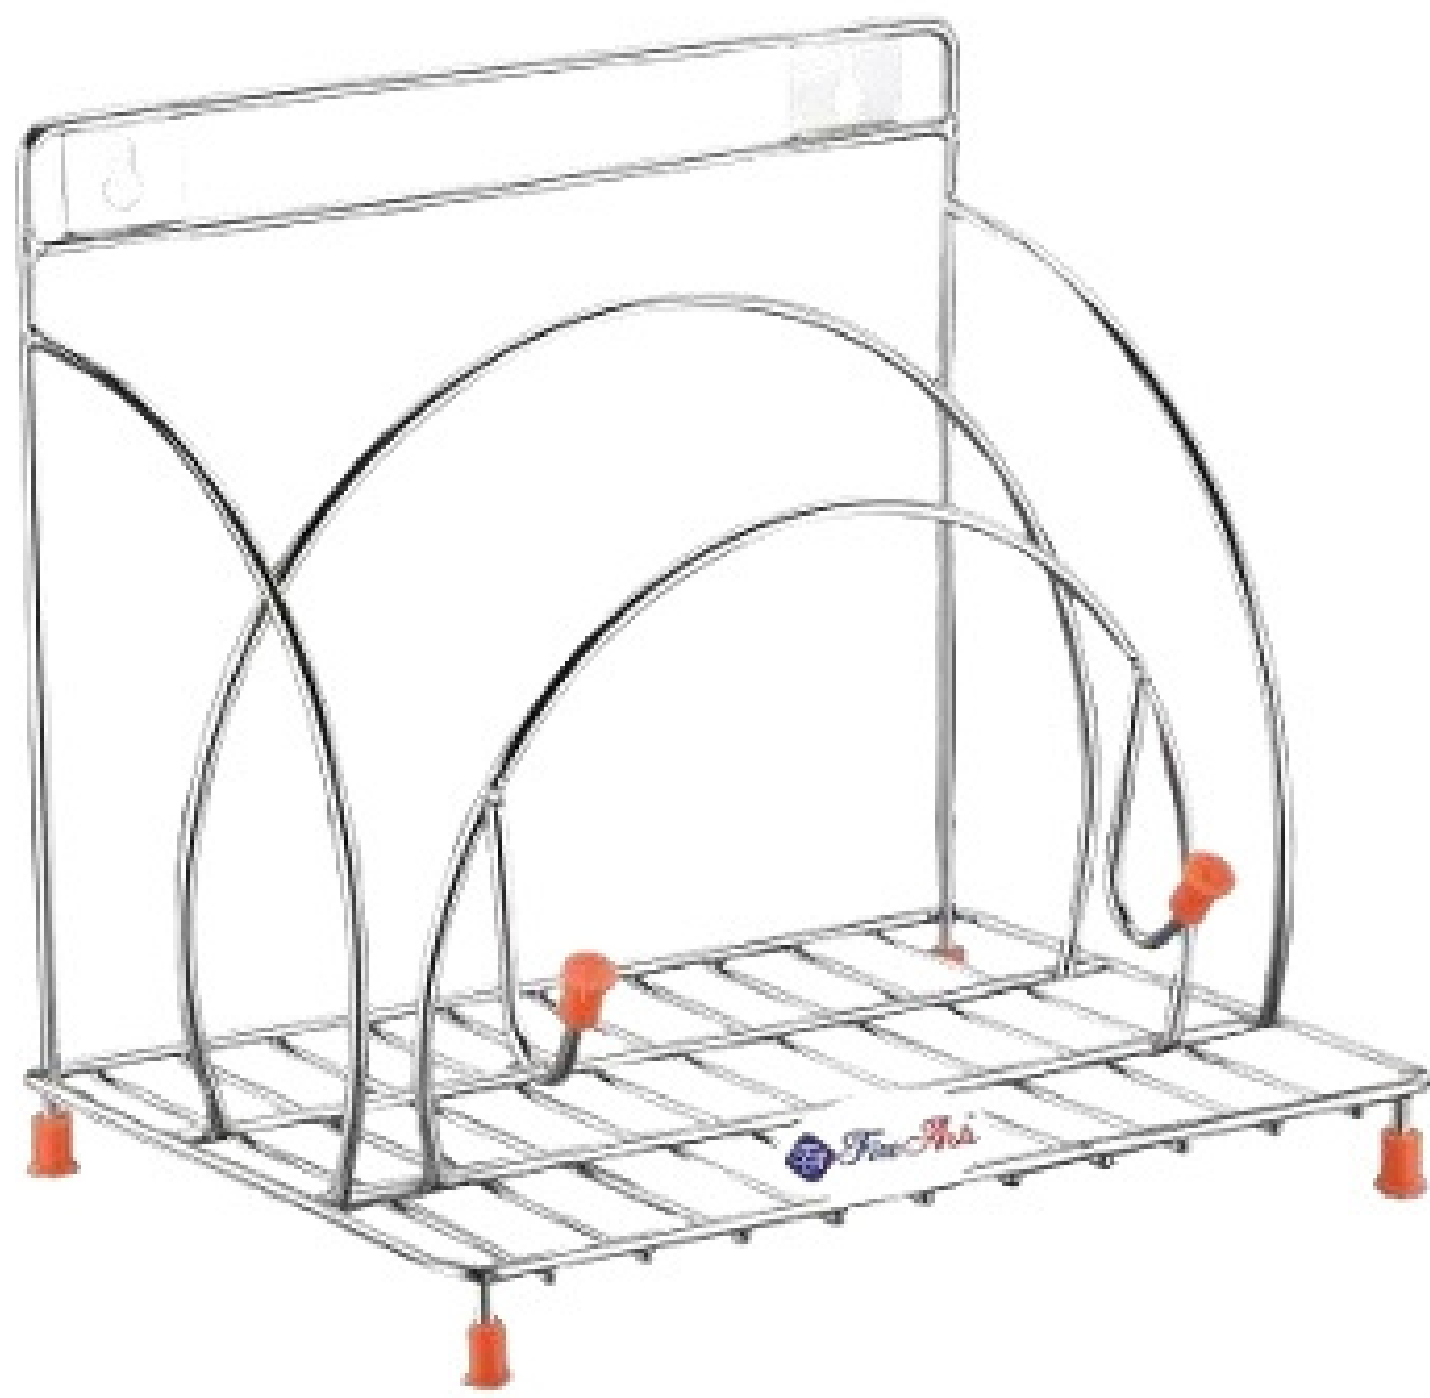

## Fruits and Vegetable Rack

Racks	
Shelf	Weight
2	950 g
3	1.350 Kg

Racks	
Shelf	Weight
2	1.350 kg
3	1.950 kg

**NOTE: Available in both Electro and Chrome Polish**

## Chakla Belan Stand