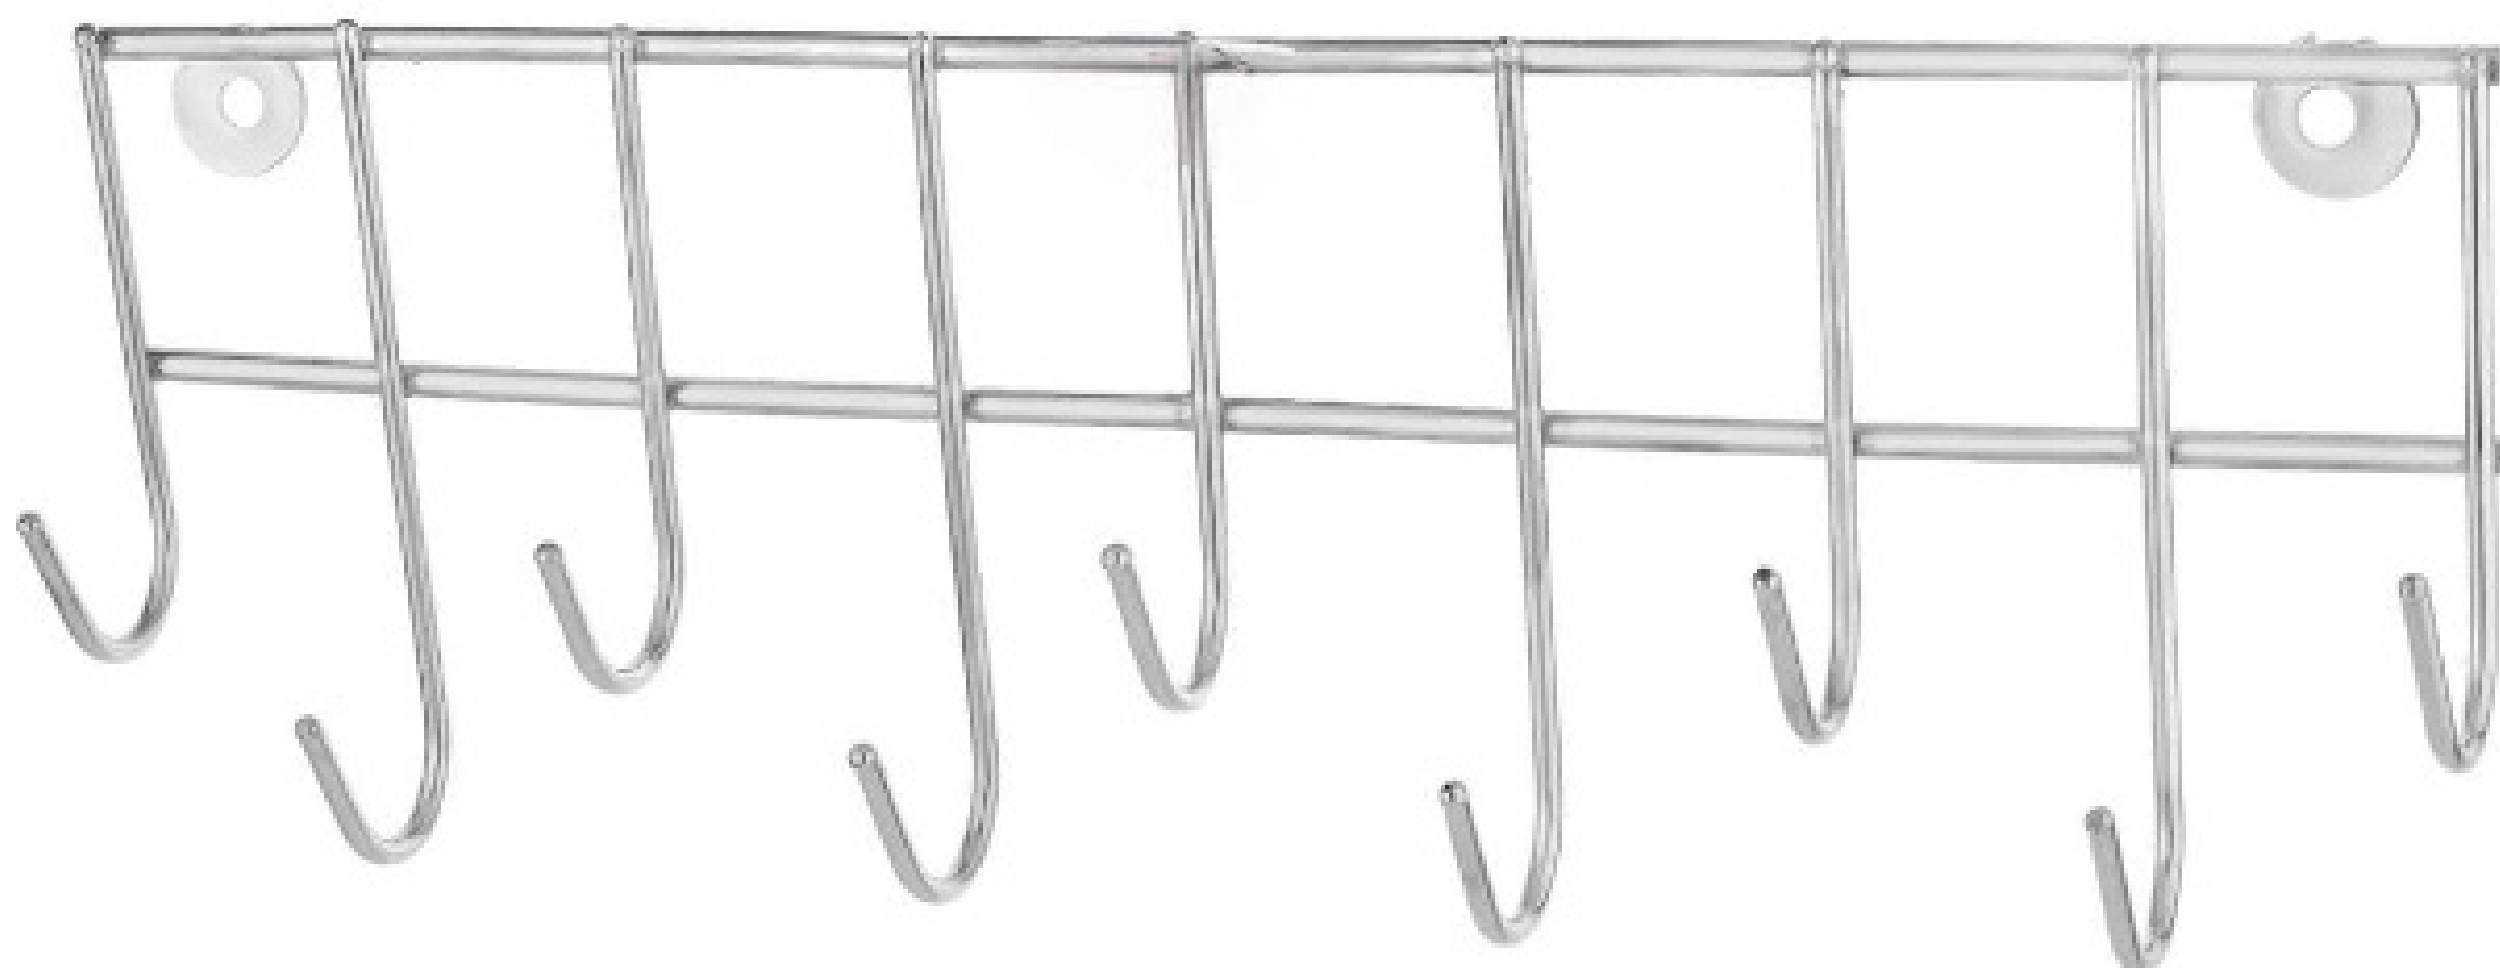

Hook Rail

NOTE: Available in both Electro and Chrome Polish